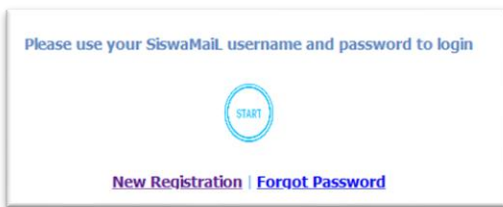

# Howto :: Login to SiswaMail

Version 1.0

1. Access to <https://siswa.um.edu.my>

2. Click start to begin

3. Enter CAS Credential without @siswa.um.edu.my or @siswa365.um.edu.my